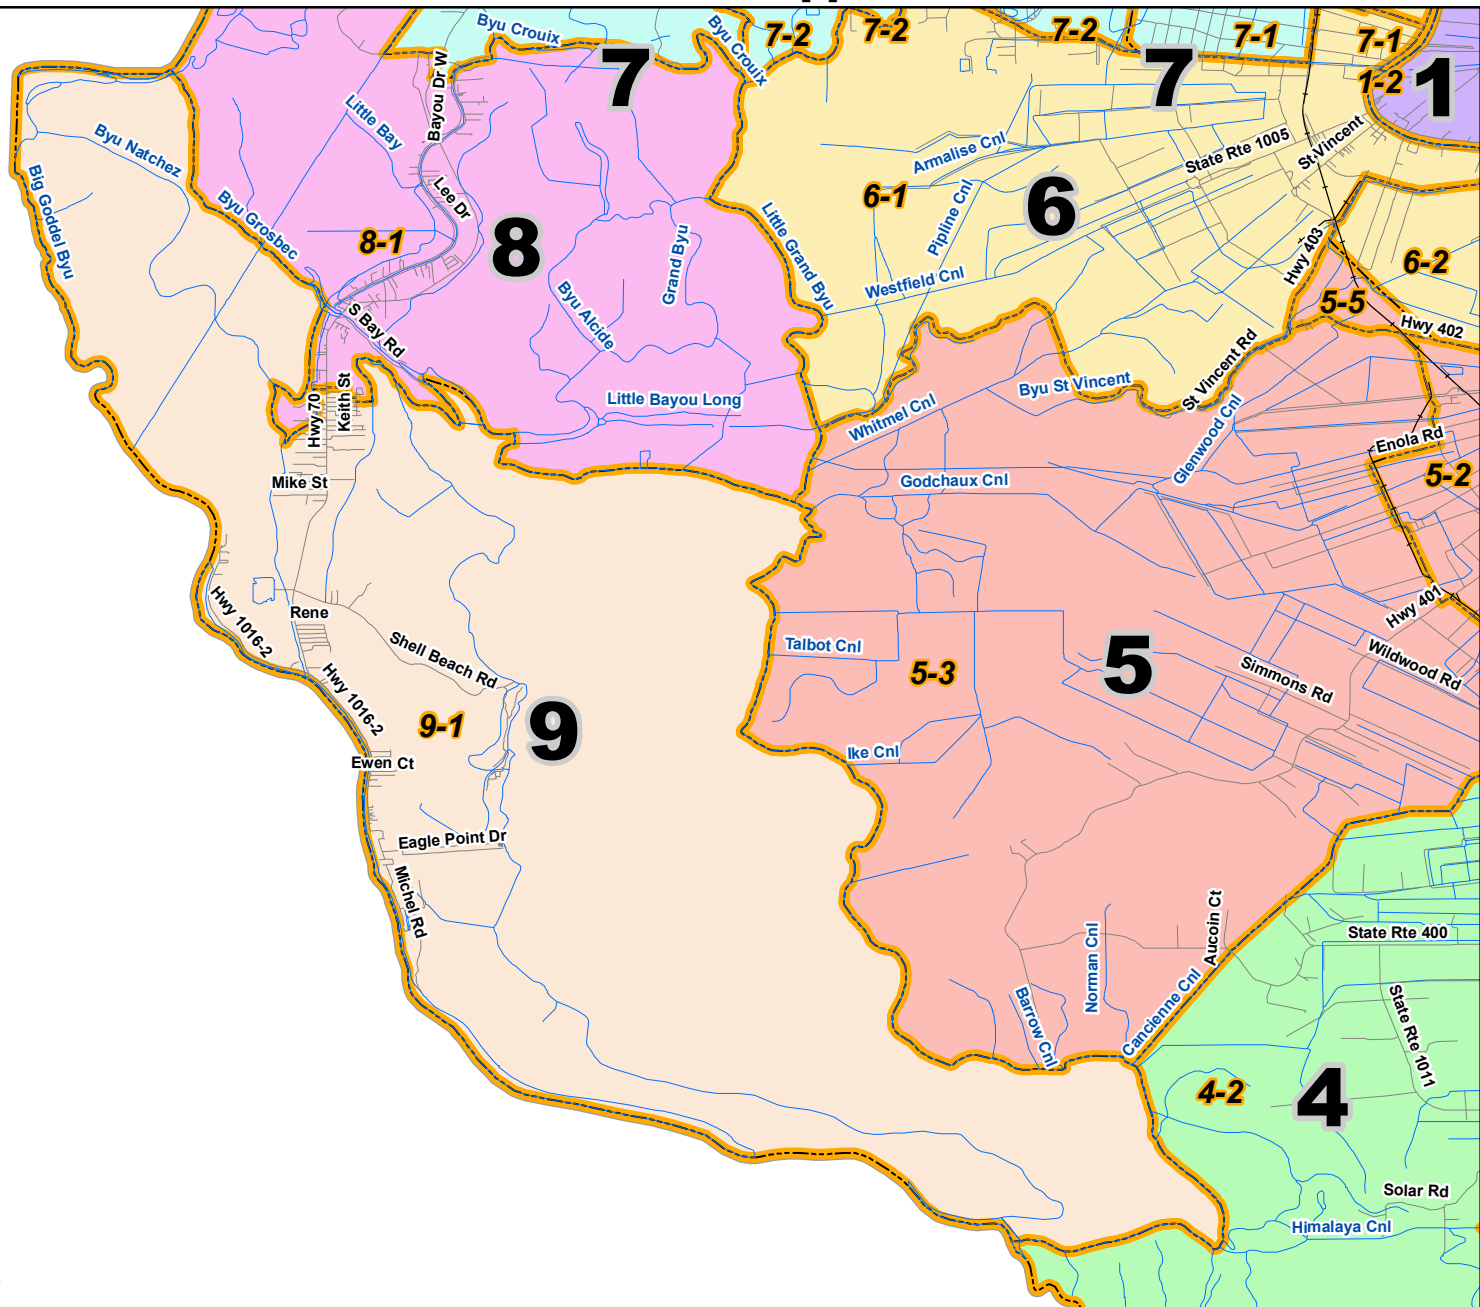

2010 Reapportionment Plan 3A - Ward 9

SCPDC
 South Central Planning &
 Development Commission
 Post Office Box 1870
 Gray, Louisiana 70359
 Phone: (985) 851-2900

Legend

- Road
- Railroad
- Hydrography
- ▭ Precincts
- ▭ Parish Boundary

2010 Assumption Plan 3A

Wards

- 1
- 2
- 3
- 4
- 5
- 6
- 7
- 8
- 9

ASSUMPTION PARISH

LOUISIANA